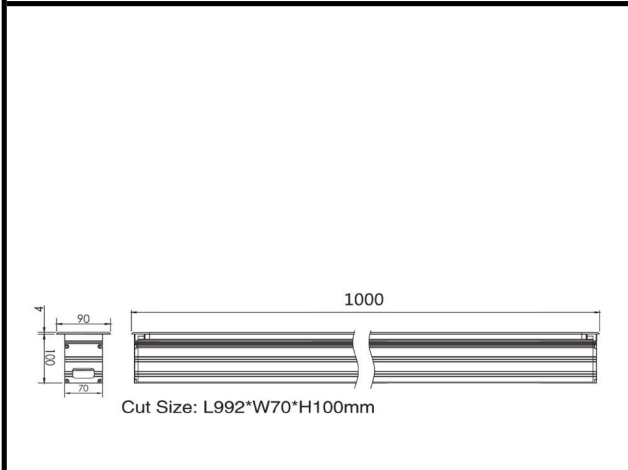

Sovitron Interior Pvt.Ltd.

Model Name	UNITY-2307 / DL-OSL-2307A-9(0.5M)
Description	linear Inground light

Technical description	Image
-----------------------	-------

Dimension	L=1000mm Cutout W=70mm With trim W=90mm H=100mm
Frame	Aluminum
Color Tempertaure	5700K
Power	11W
Total Luminous Flux	715 lm
Efficacy	65 lm/W
IP rating	67
Color Rendering	≥80
Mounting	Buried
Beam angle	5, 12.5, 20, 30, 45, 60, 15X30, 10X60 Degree
Optics	Tempered glass
Dimming	NON-Dimmable
Operating Voltage	220-240 VAC
Standard Lifetime	L70 minimum at 50,000 burning hours

Dimension diagram

Remarks:-

Address: Plot #7 Saroorpur-Nangla Industrial Area,Ballabgharh-Sohna Road,Faridabad-121005
Email: info@sovitron.com